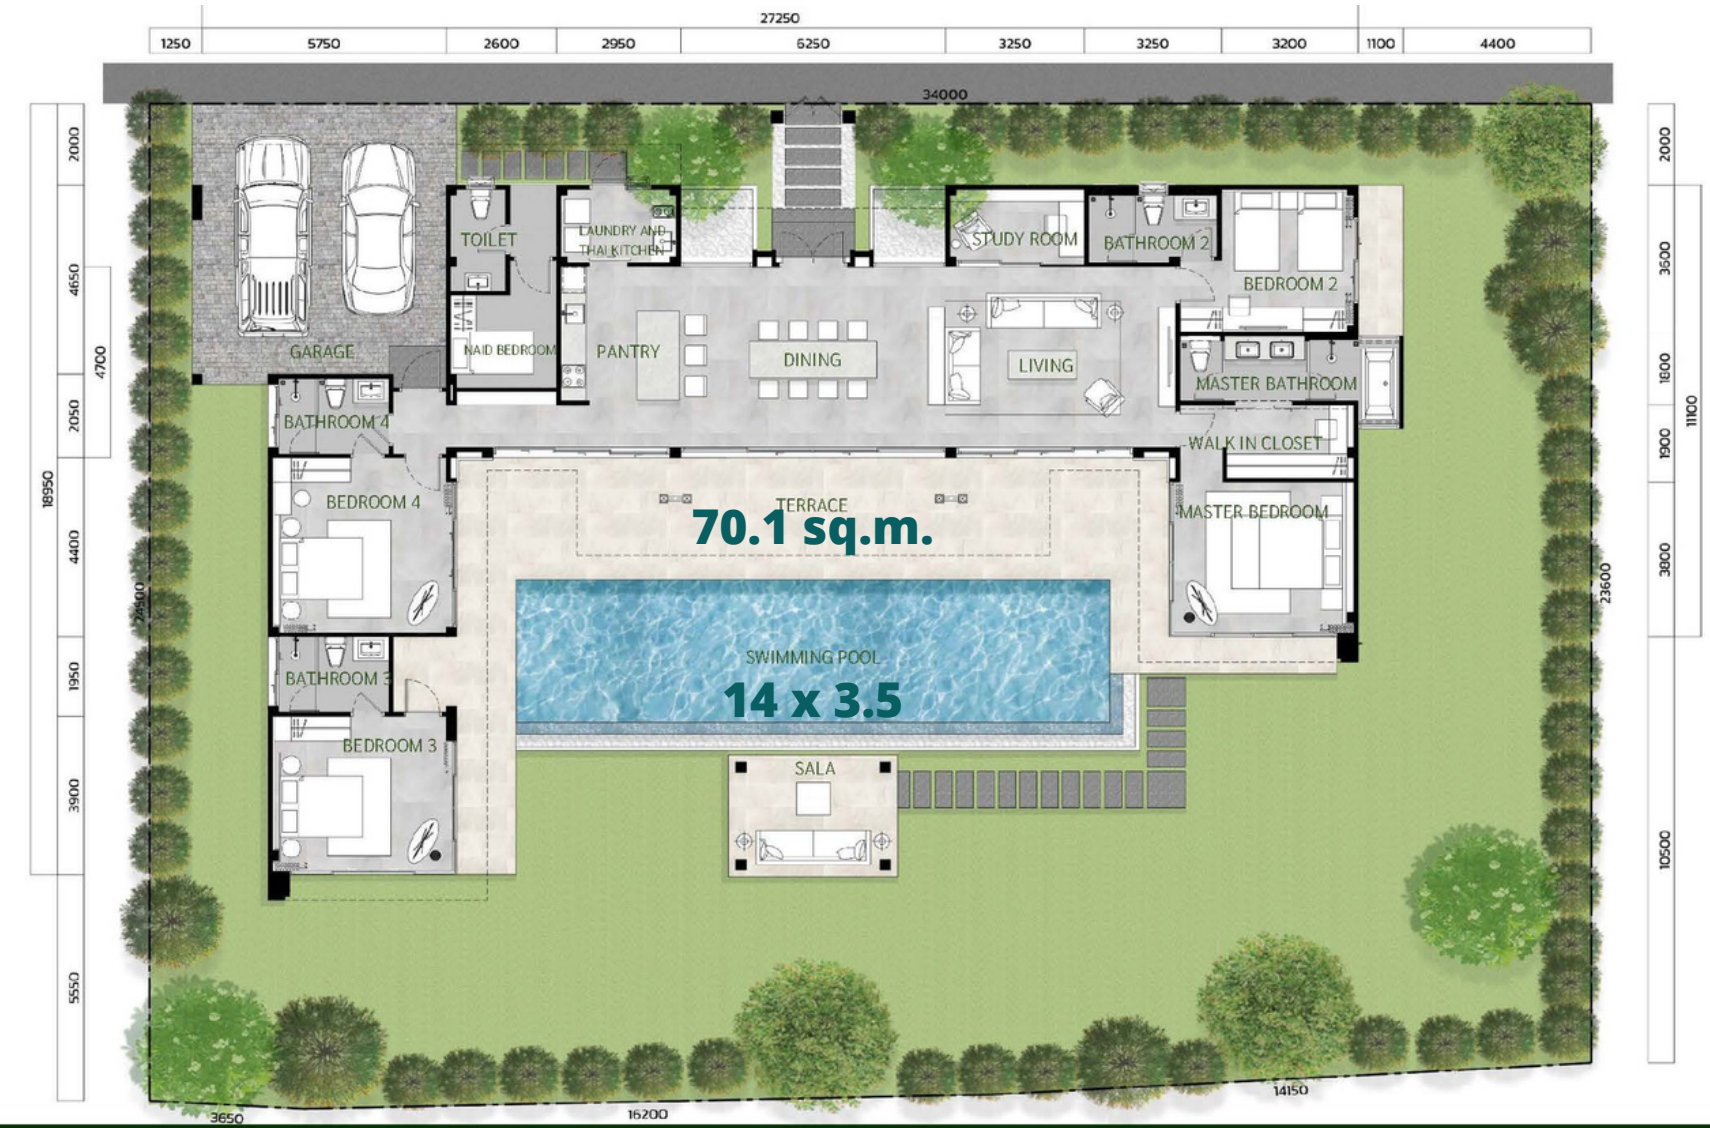

Master Plan

Spread over an incredible 21 Rai or 33,600 sq.m. of prime land
Consist of 36 ultimate exclusive pool villas.

THE OZONE
CAMPUS VILLA

Master Plan

FLOOR PLAN PLOT A1

FLOOR PLAN PLOT A2

Floor Plan Type A

Outdoor Leisure Area

Night Stars Ceiling Panel

Wonder Of Night Sky

Multiple Living Area

Asthetic Dining Area

Master Bedroom

Master Second Bedroom

Modern Amenities

FLOOR PLAN PLOT B1 - B3, B66, B5, B11 - B12, B88, B99, B15

FLOOR PLAN PLOT B6

Floor Plan Type B

FLOOR PLAN PLOT B7

FLOOR PLAN PLOT B8

Floor Plan Type B

FLOOR PLAN PLOT B9

FLOOR PLAN PLOT B10

Floor Plan Type B

Enveloped By Natural

Proper Natural Light

Unique SALA : Outdoor Pavilion

Transquil Retreat & Recharge

Generous Living Space

Functionality Pantry & Island Bar

Relax & Unwind Space