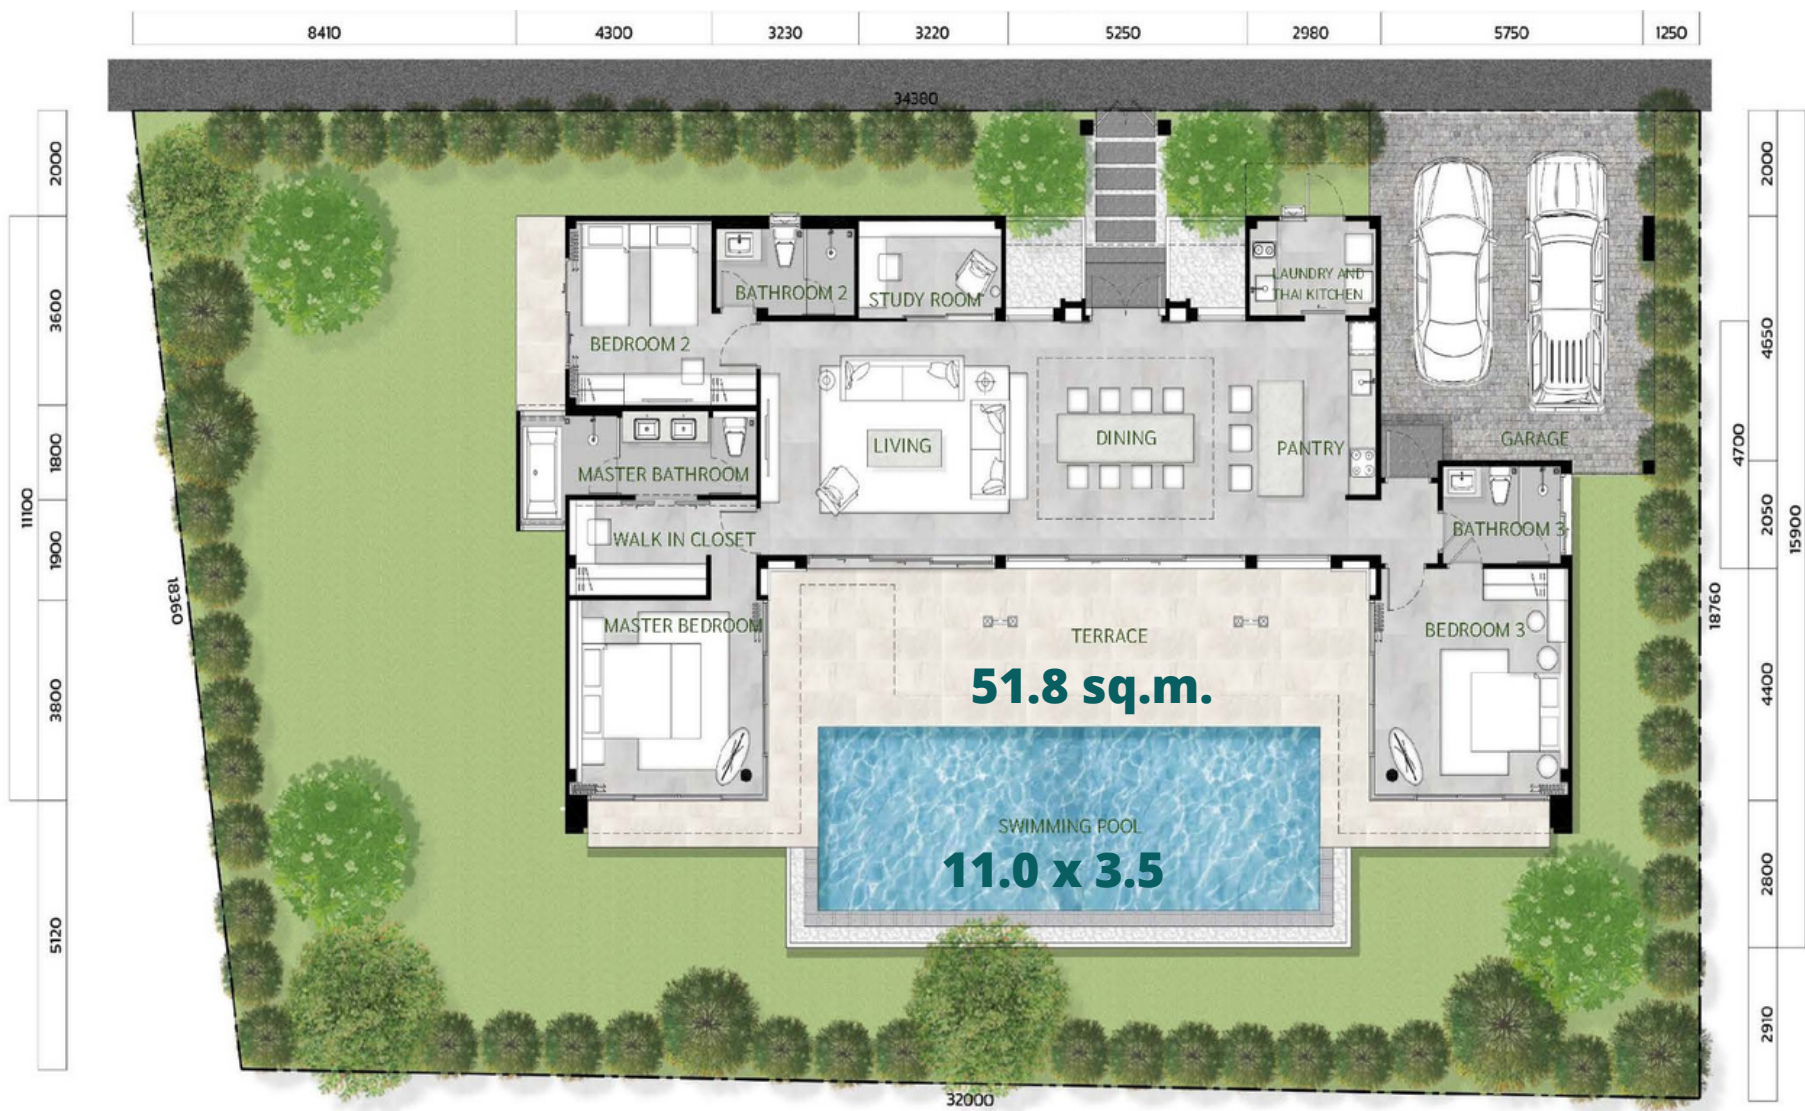

12 KM. Phuket International Airport

PROJECT INFORMATION

- Location : Thepkasattri Road, Thalang, Phuket
- Project Area : 21 Rai (33,600 Sq.m.)
- Total Villas : 36 Exclusive Luxury Pool Villas
- Villa Type : Type A 3 + 1 Bedroom , Type B 5 + 1 Bedroom
- Land Plot Area : 540 - 922 Sq.m.
- Living Area : 306 - 394 Sq.m.
- Developer : Praynine Phuket Company Limited

Master Plan

Spread over an incredible 21 Rai or 33,600 sq.m. of prime land
Consist of 36 ultimate exclusive pool villas.

THE OZONE
CAMPUS VILLA

Master Plan

FLOOR PLAN PLOT A1

FLOOR PLAN PLOT A2

Floor Plan Type A

FLOOR PLAN PLOT A3

FLOOR PLAN PLOT A66

Floor Plan Type A

FLOOR PLAN PLOT A5 – A6 , A8 – A10 , A88, A99, A15

FLOOR PLAN PLOT A7 , A11 – A12 , A16 – A21

Floor Plan Type A

Gigantic Lush Greenery

Spacious Pool

Floor Plan Type B

Enveloped By Natural

Proper Natural Light

Unique SALA : Outdoor Pavilion

Transquil Retreat & Recharge

Generous Living Space

Functionality Pantry & Island Bar

Relax & Unwind Space