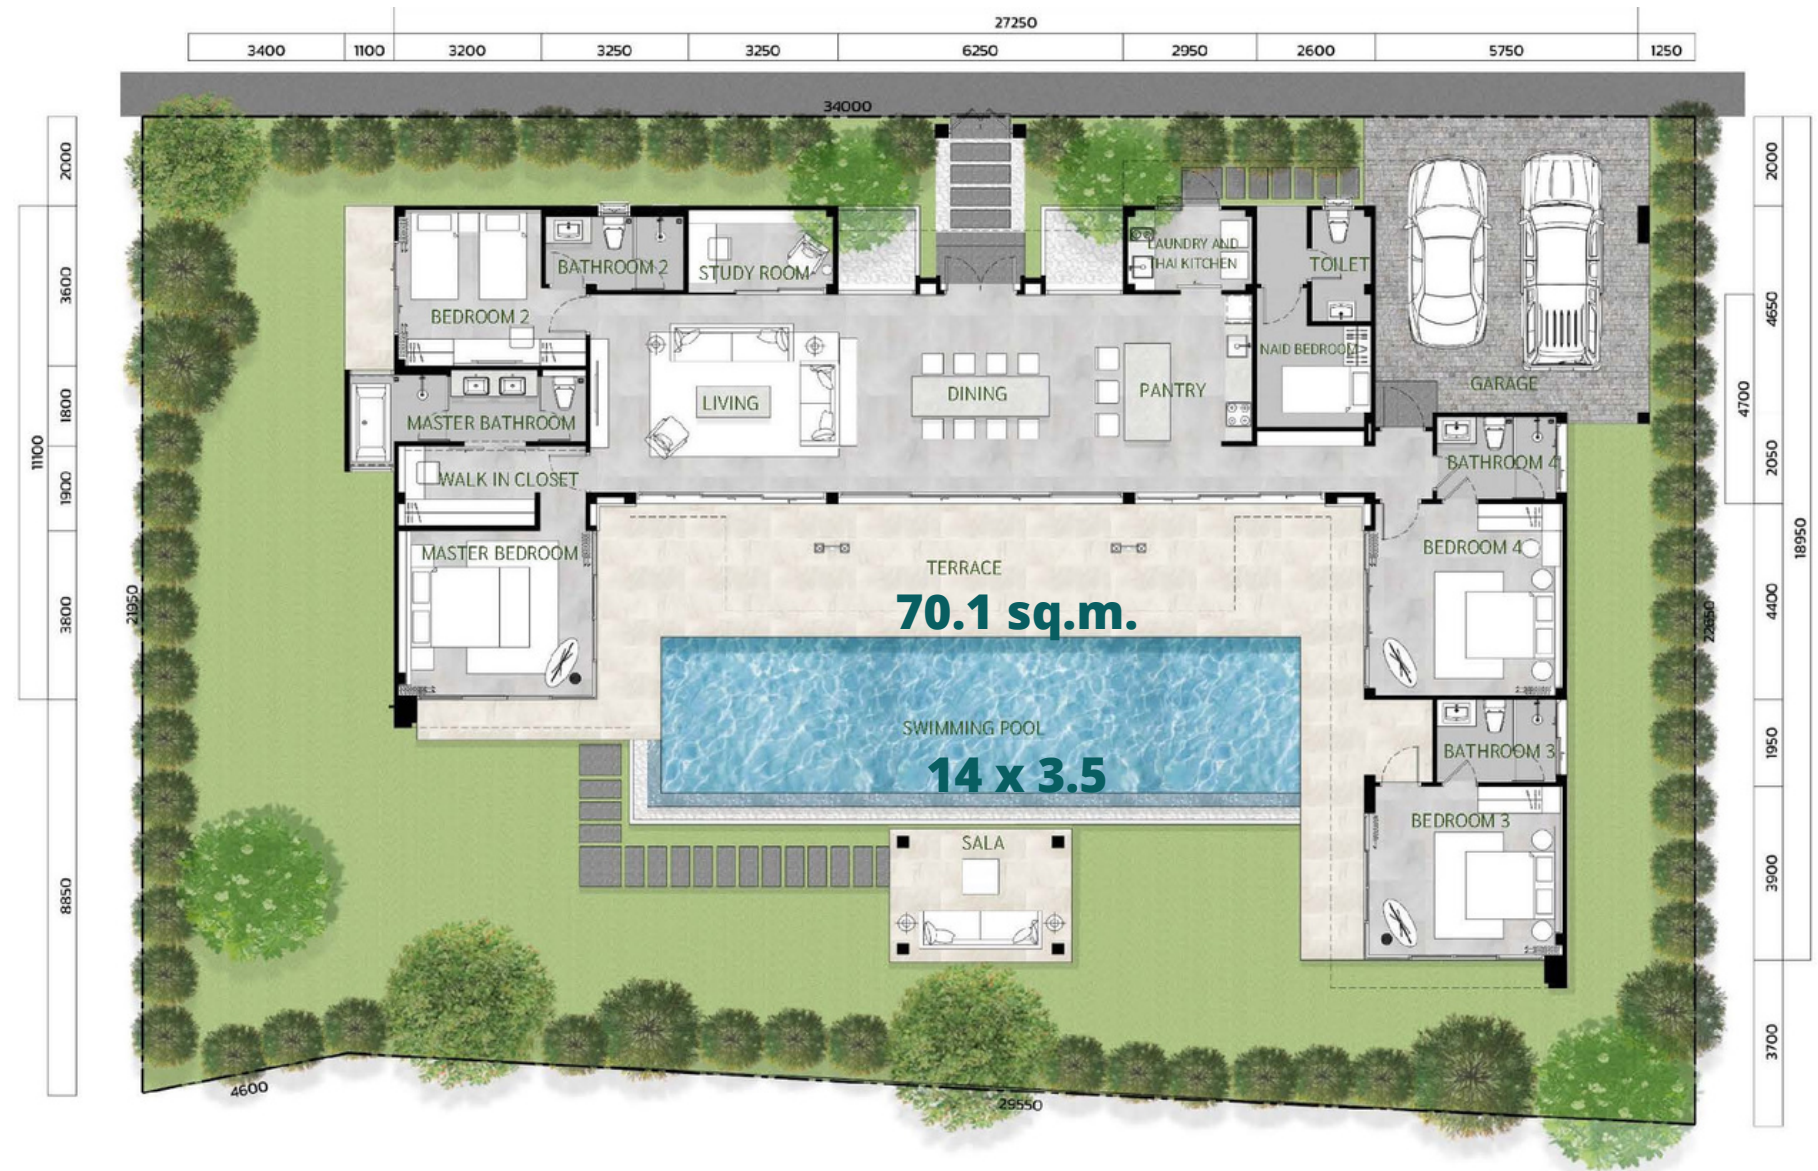

Master Plan

Spread over an incredible 21 Rai or 33,600 sq.m. of prime land
Consist of 36 ultimate exclusive pool villas.

THE OZONE
CAMPUS VILLA

Master Plan

FLOOR PLAN PLOT A1

FLOOR PLAN PLOT A2

Floor Plan Type A

Outdoor Leisure Area

Night Stars Ceiling Panel

Wonder Of Night Sky

Multiple Living Area

Asthetic Dining Area

Master Bedroom

Master Second Bedroom

Modern Amenities

FLOOR PLAN PLOT B1 - B3, B66, B5, B11 - B12, B88, B99, B15

FLOOR PLAN PLOT B6

Floor Plan Type B

FLOOR PLAN PLOT B7

FLOOR PLAN PLOT B8

Floor Plan Type B

FLOOR PLAN PLOT B9

FLOOR PLAN PLOT B10

Floor Plan Type B

Enveloped By Natural

Proper Natural Light

Unique SALA : Outdoor Pavilion

Transquil Retreat & Recharge

Generous Living Space

Functionality Pantry & Island Bar

Relax & Unwind Space