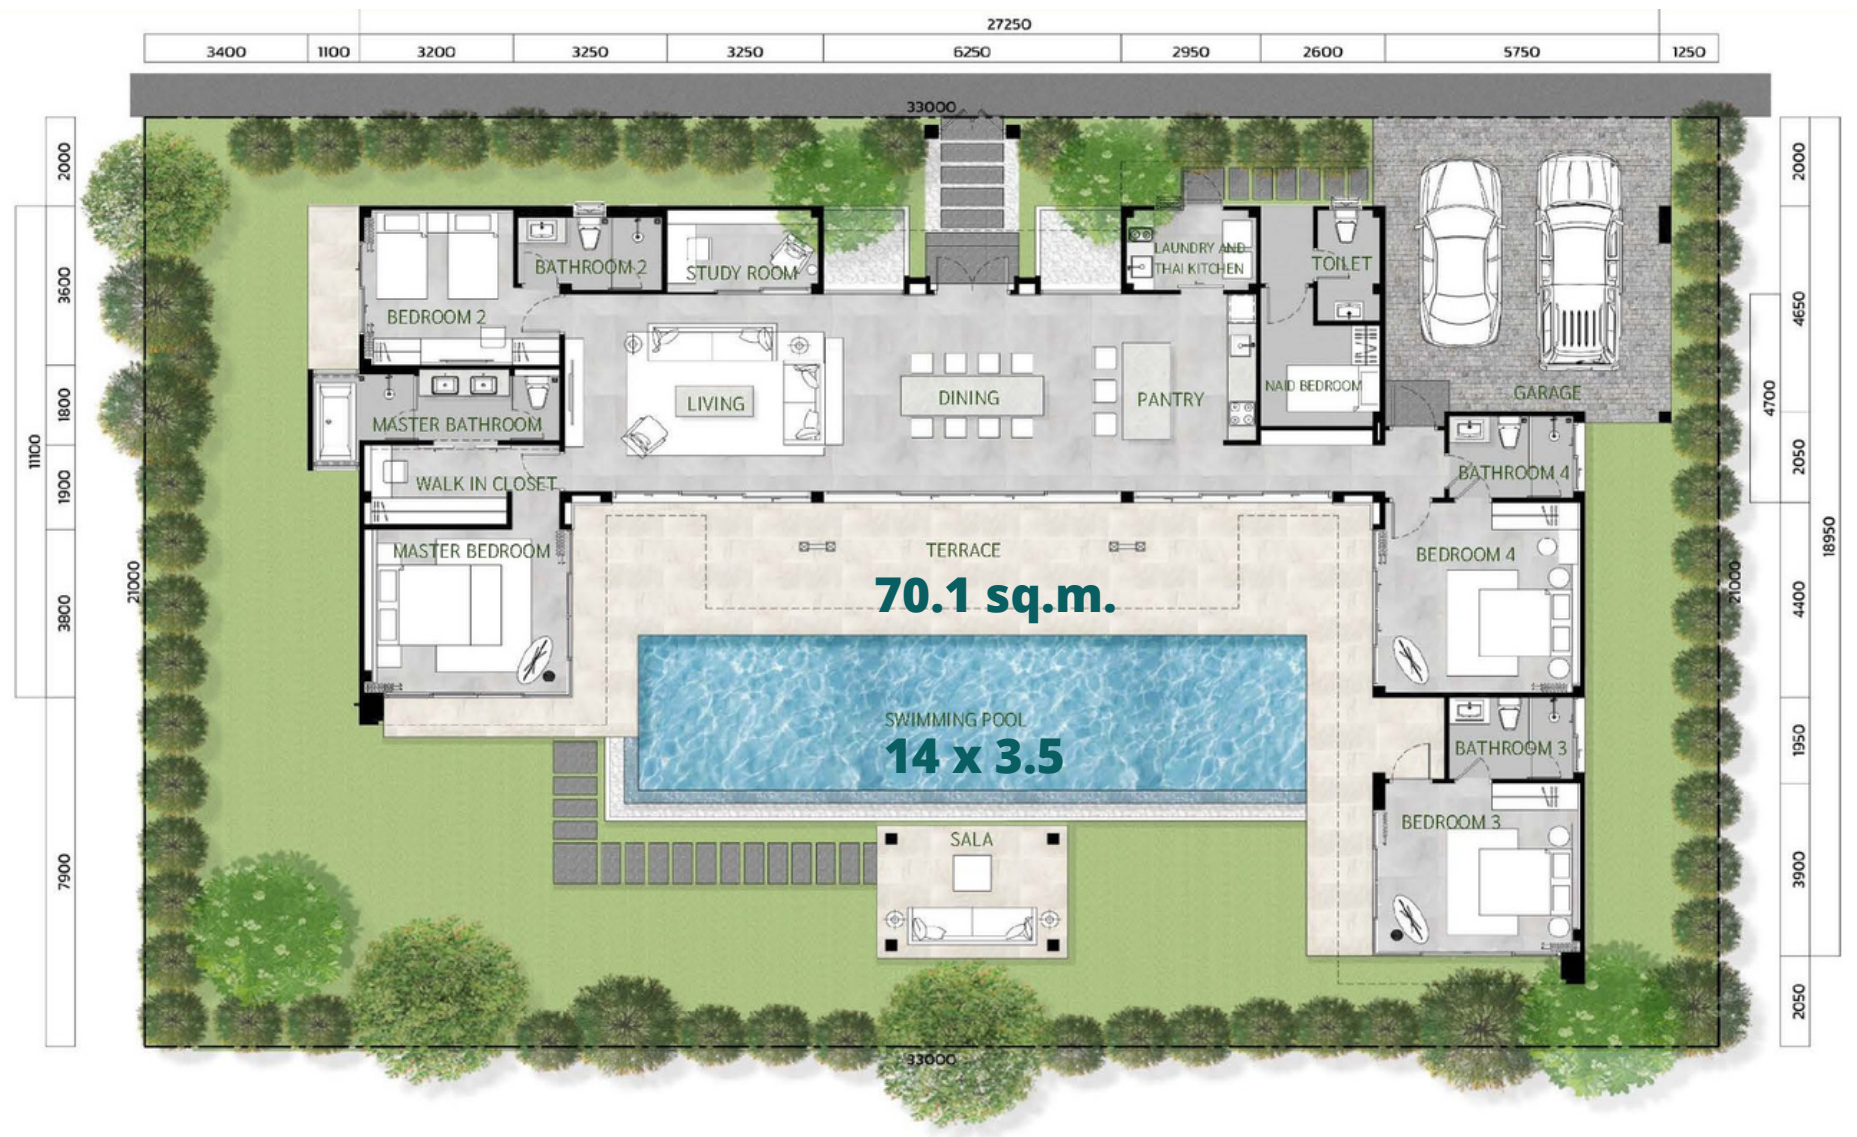

Master Plan

Spread over an incredible 21 Rai or 33,600 sq.m. of prime land
Consist of 36 ultimate exclusive pool villas.

THE OZONE
CAMPUS VILLA

Master Plan

FLOOR PLAN PLOT A1

FLOOR PLAN PLOT A2

Floor Plan Type A

Outdoor Leisure Area

Night Stars Ceiling Panel

Wonder Of Night Sky

Multiple Living Area

Asthetic Dining Area

Master Bedroom

Master Second Bedroom

Modern Amenities

FLOOR PLAN PLOT B1 - B3, B66, B5, B11 - B12, B88, B99, B15

FLOOR PLAN PLOT B6

Floor Plan Type B

FLOOR PLAN PLOT B7

FLOOR PLAN PLOT B8

Floor Plan Type B

FLOOR PLAN PLOT B9

FLOOR PLAN PLOT B10

Floor Plan Type B

Enveloped By Natural

Proper Natural Light

Unique SALA : Outdoor Pavilion

Transquil Retreat & Recharge

Generous Living Space

Functionality Pantry & Island Bar

Relax & Unwind Space