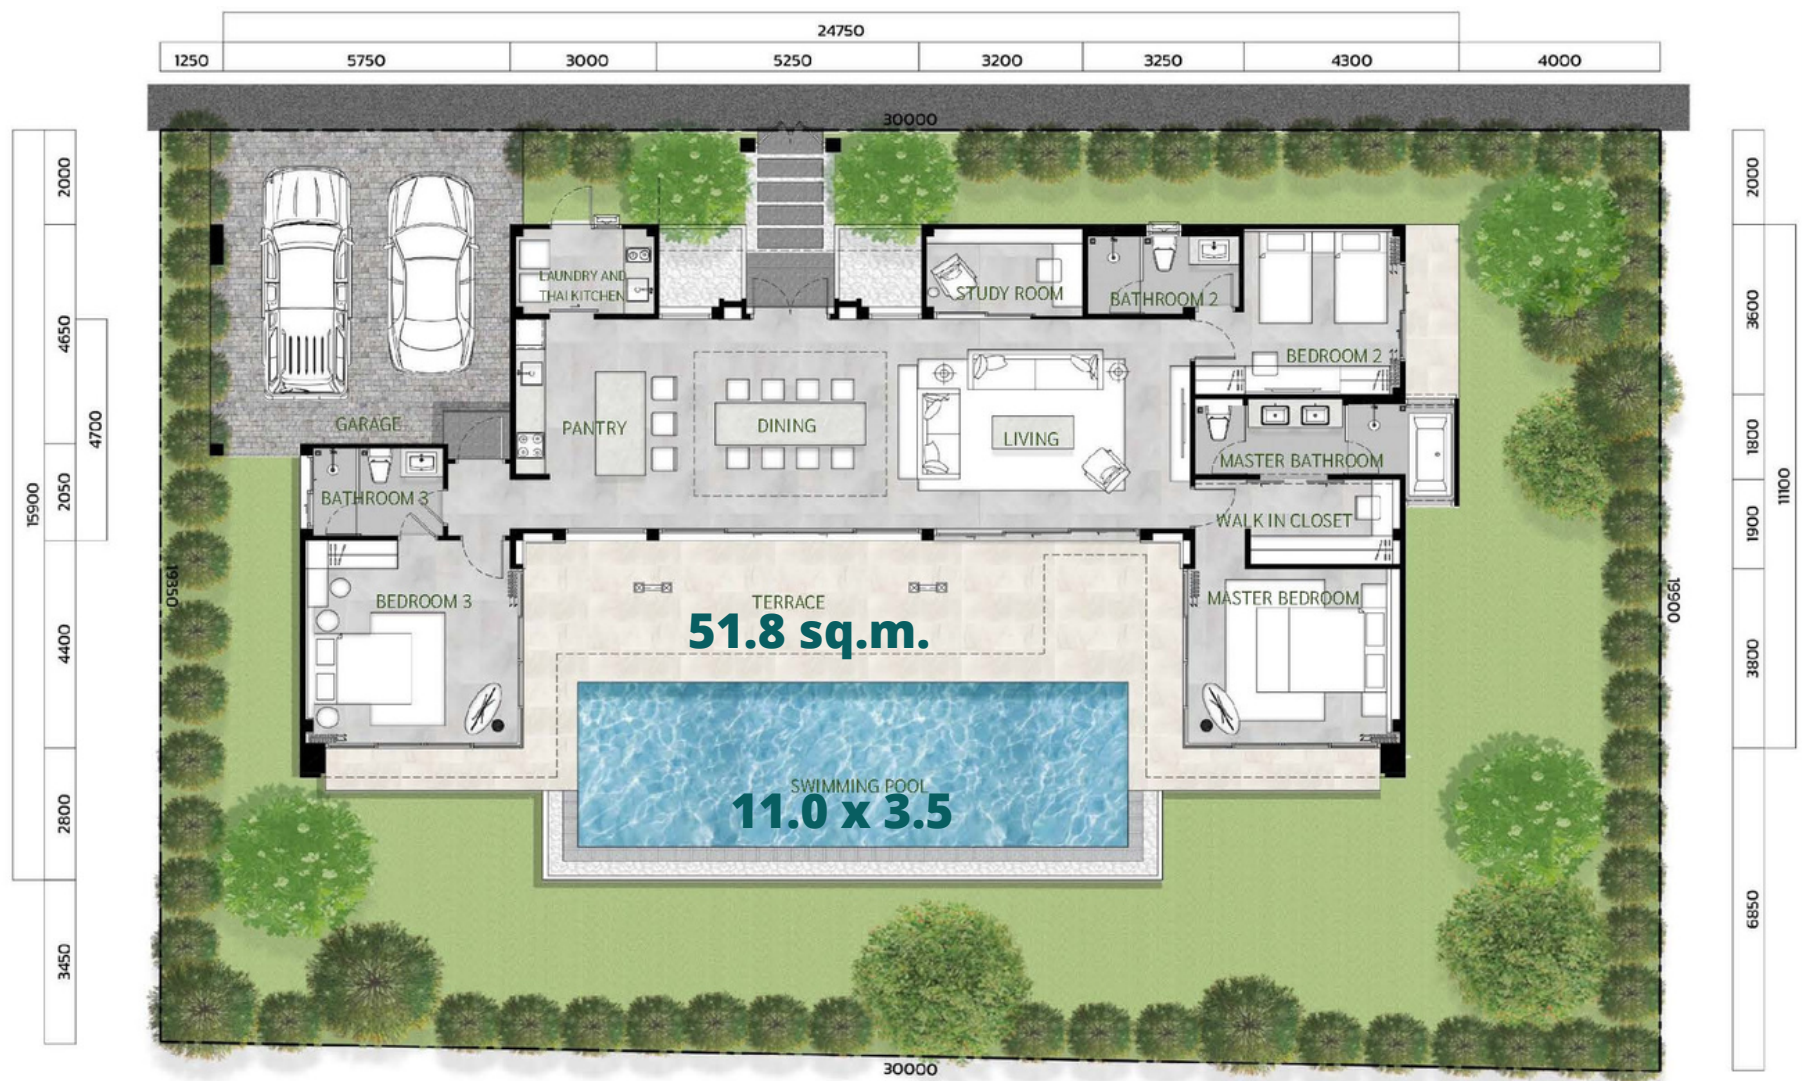

12 KM. Phuket International Airport

PROJECT INFORMATION

- Location : Thepkasattri Road, Thalang, Phuket
- Project Area : 21 Rai (33,600 Sq.m.)
- Total Villas : 36 Exclusive Luxury Pool Villas
- Villa Type : Type A 3 + 1 Bedroom , Type B 5 + 1 Bedroom
- Land Plot Area : 540 - 922 Sq.m.
- Living Area : 306 - 394 Sq.m.
- Developer : Praynine Phuket Company Limited

Master Plan

Spread over an incredible 21 Rai or 33,600 sq.m. of prime land
Consist of 36 ultimate exclusive pool villas.

THE OZONE
CAMPUS VILLA

Master Plan

FLOOR PLAN PLOT A1

FLOOR PLAN PLOT A2

Floor Plan Type A

FLOOR PLAN PLOT A3

FLOOR PLAN PLOT A66

Floor Plan Type A

FLOOR PLAN PLOT A5 – A6 , A8 – A10 , A88, A99, A15

FLOOR PLAN PLOT A7 , A11 – A12 , A16 – A21

Floor Plan Type A

Gigantic Lush Greenery

Spacious Pool

Floor Plan Type B

Enveloped By Natural

Proper Natural Light

Unique SALA : Outdoor Pavilion

Transquil Retreat & Recharge

Generous Living Space

Functionality Pantry & Island Bar

Relax & Unwind Space