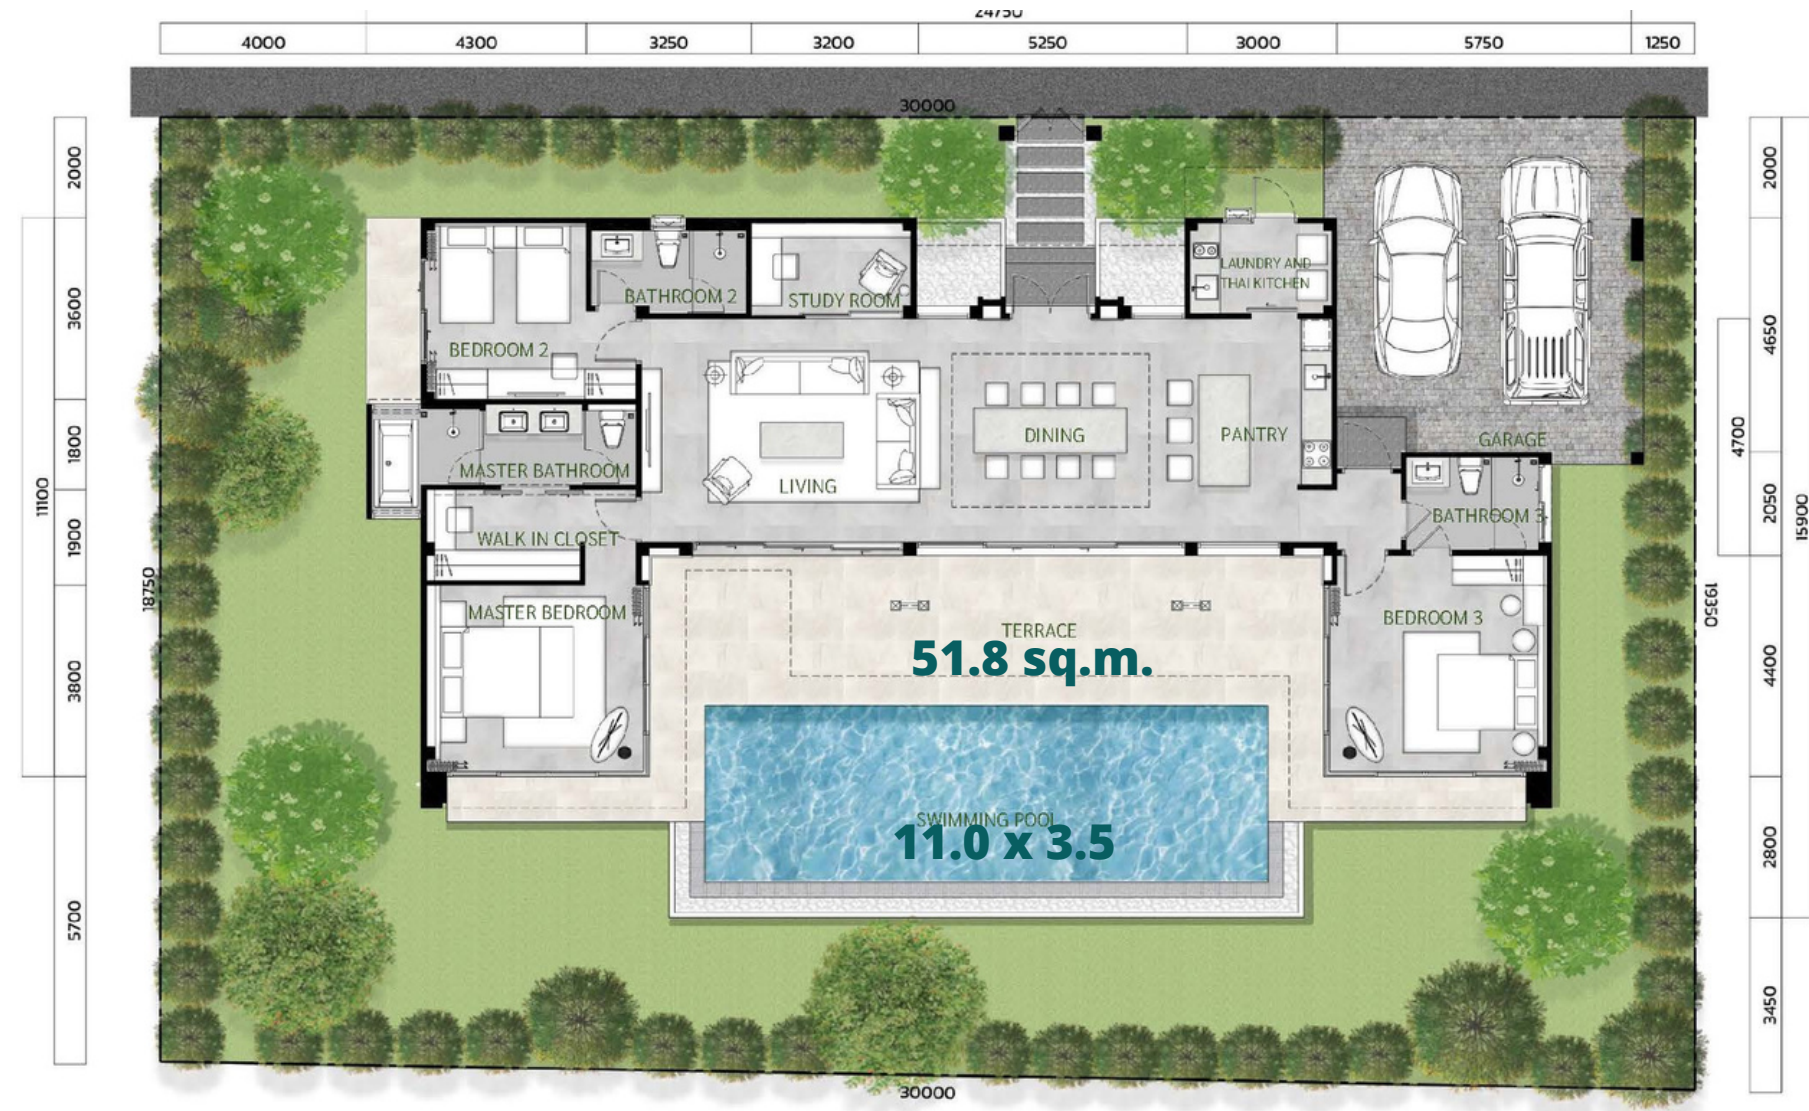

12 KM. Phuket International Airport

PROJECT INFORMATION

- Location : Thepkasattri Road, Thalang, Phuket
- Project Area : 21 Rai (33,600 Sq.m.)
- Total Villas : 36 Exclusive Luxury Pool Villas
- Villa Type : Type A 3 + 1 Bedroom , Type B 5 + 1 Bedroom
- Land Plot Area : 540 - 922 Sq.m.
- Living Area : 306 - 394 Sq.m.
- Developer : Praynine Phuket Company Limited

Master Plan

Spread over an incredible 21 Rai or 33,600 sq.m. of prime land
Consist of 36 ultimate exclusive pool villas.

THE OZONE
CAMPUS VILLA

Master Plan

FLOOR PLAN PLOT A1

FLOOR PLAN PLOT A2

Floor Plan Type A

FLOOR PLAN PLOT A3

FLOOR PLAN PLOT A66

Floor Plan Type A

FLOOR PLAN PLOT A5 – A6 , A8 – A10 , A88, A99, A15

FLOOR PLAN PLOT A7 , A11 – A12 , A16 – A21

Floor Plan Type A

Gigantic Lush Greenery

Spacious Pool

Floor Plan Type B

Enveloped By Natural

Proper Natural Light

Unique SALA : Outdoor Pavilion

Transquil Retreat & Recharge

Generous Living Space

Functionality Pantry & Island Bar

Relax & Unwind Space