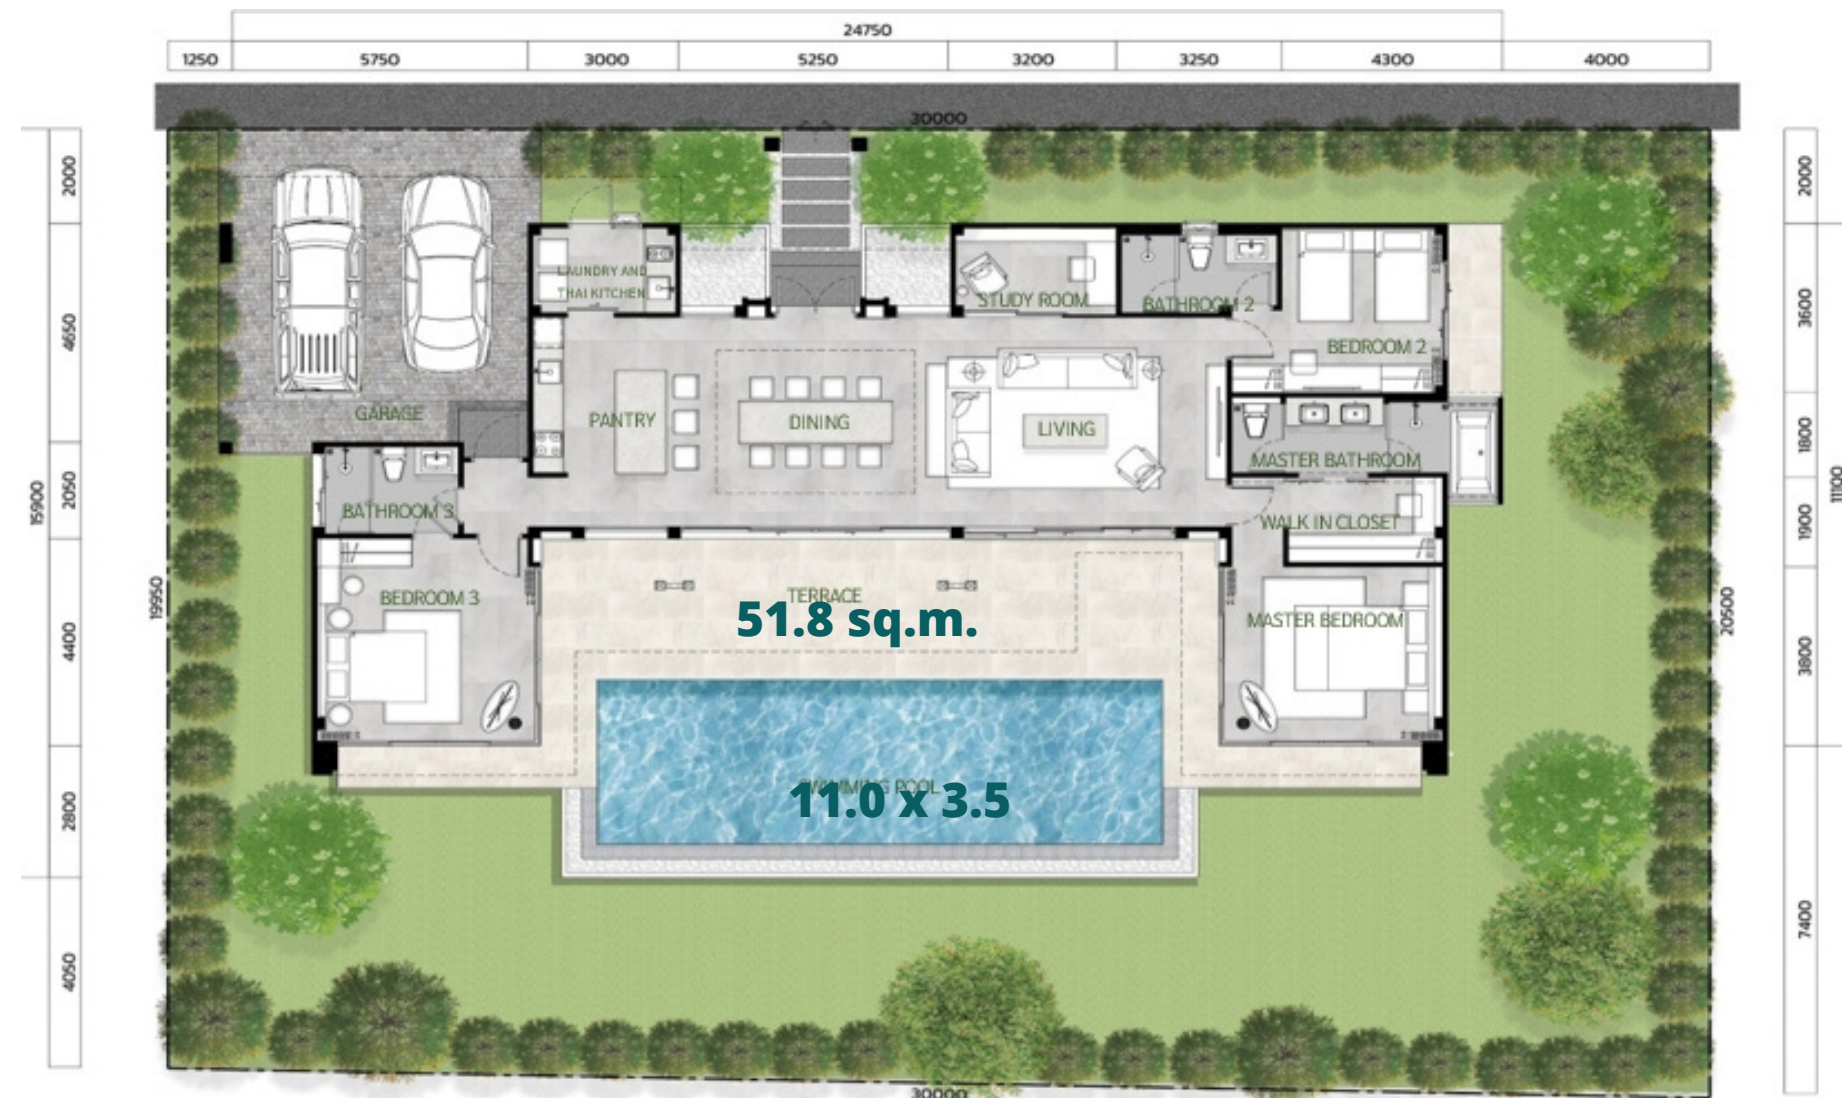

Master Plan

Spread over an incredible 21 Rai or 33,600 sq.m. of prime land
Consist of 36 ultimate exclusive pool villas.

THE OZONE
CAMPUS VILLA

Master Plan

FLOOR PLAN PLOT A1

FLOOR PLAN PLOT A2

Floor Plan Type A

FLOOR PLAN PLOT A3

FLOOR PLAN PLOT A66

Floor Plan Type A

FLOOR PLAN PLOT A5 – A6 , A8 – A10 , A88, A99, A15

FLOOR PLAN PLOT A7 , A11 – A12 , A16 – A21

Floor Plan Type A

Gigantic Lush Greenery

Spacious Pool

Outdoor Leisure Area

Night Stars Ceiling Panel

Wonder Of Night Sky

Multiple Living Area

Asthetic Dining Area

Master Bedroom

Master Second Bedroom

Modern Amenities

Floor Plan Type B

Enveloped By Natural

Proper Natural Light

Unique SALA : Outdoor Pavilion

Transquil Retreat & Recharge

Generous Living Space

Functionality Pantry & Island Bar

Relax & Unwind Space