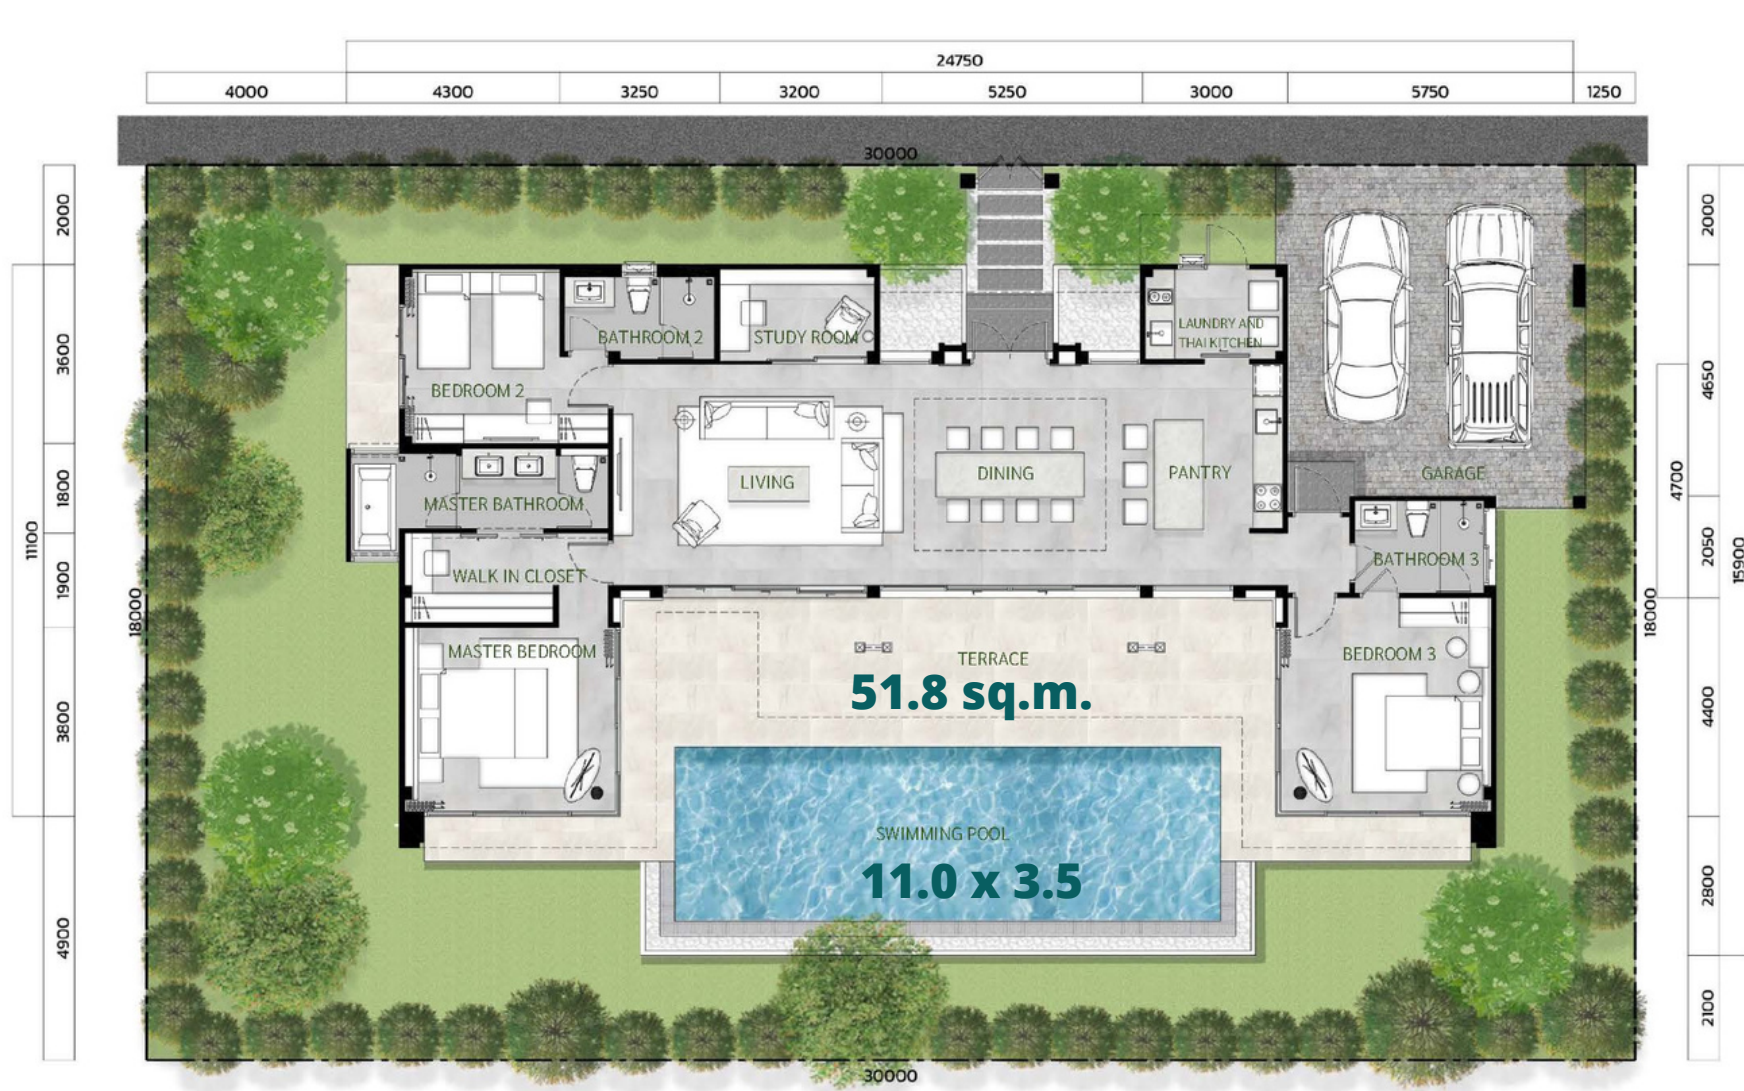

12 KM. Phuket International Airport

PROJECT INFORMATION

- Location : Thepkasattri Road, Thalang, Phuket
- Project Area : 21 Rai (33,600 Sq.m.)
- Total Villas : 36 Exclusive Luxury Pool Villas
- Villa Type : Type A 3 + 1 Bedroom , Type B 5 + 1 Bedroom
- Land Plot Area : 540 - 922 Sq.m.
- Living Area : 306 - 394 Sq.m.
- Developer : Praynine Phuket Company Limited

Master Plan

Spread over an incredible 21 Rai or 33,600 sq.m. of prime land
Consist of 36 ultimate exclusive pool villas.

THE OZONE
CAMPUS VILLA

Master Plan

FLOOR PLAN PLOT A1

FLOOR PLAN PLOT A2

Floor Plan Type A

FLOOR PLAN PLOT A3

FLOOR PLAN PLOT A66

Floor Plan Type A

FLOOR PLAN PLOT A5 – A6 , A8 – A10 , A88, A99, A15

FLOOR PLAN PLOT A7 , A11 – A12 , A16 – A21

Floor Plan Type A

Gigantic Lush Greenery

Spacious Pool

Floor Plan Type B

Enveloped By Natural

Proper Natural Light

Unique SALA : Outdoor Pavilion

Transquil Retreat & Recharge

Generous Living Space

Functionality Pantry & Island Bar

Relax & Unwind Space