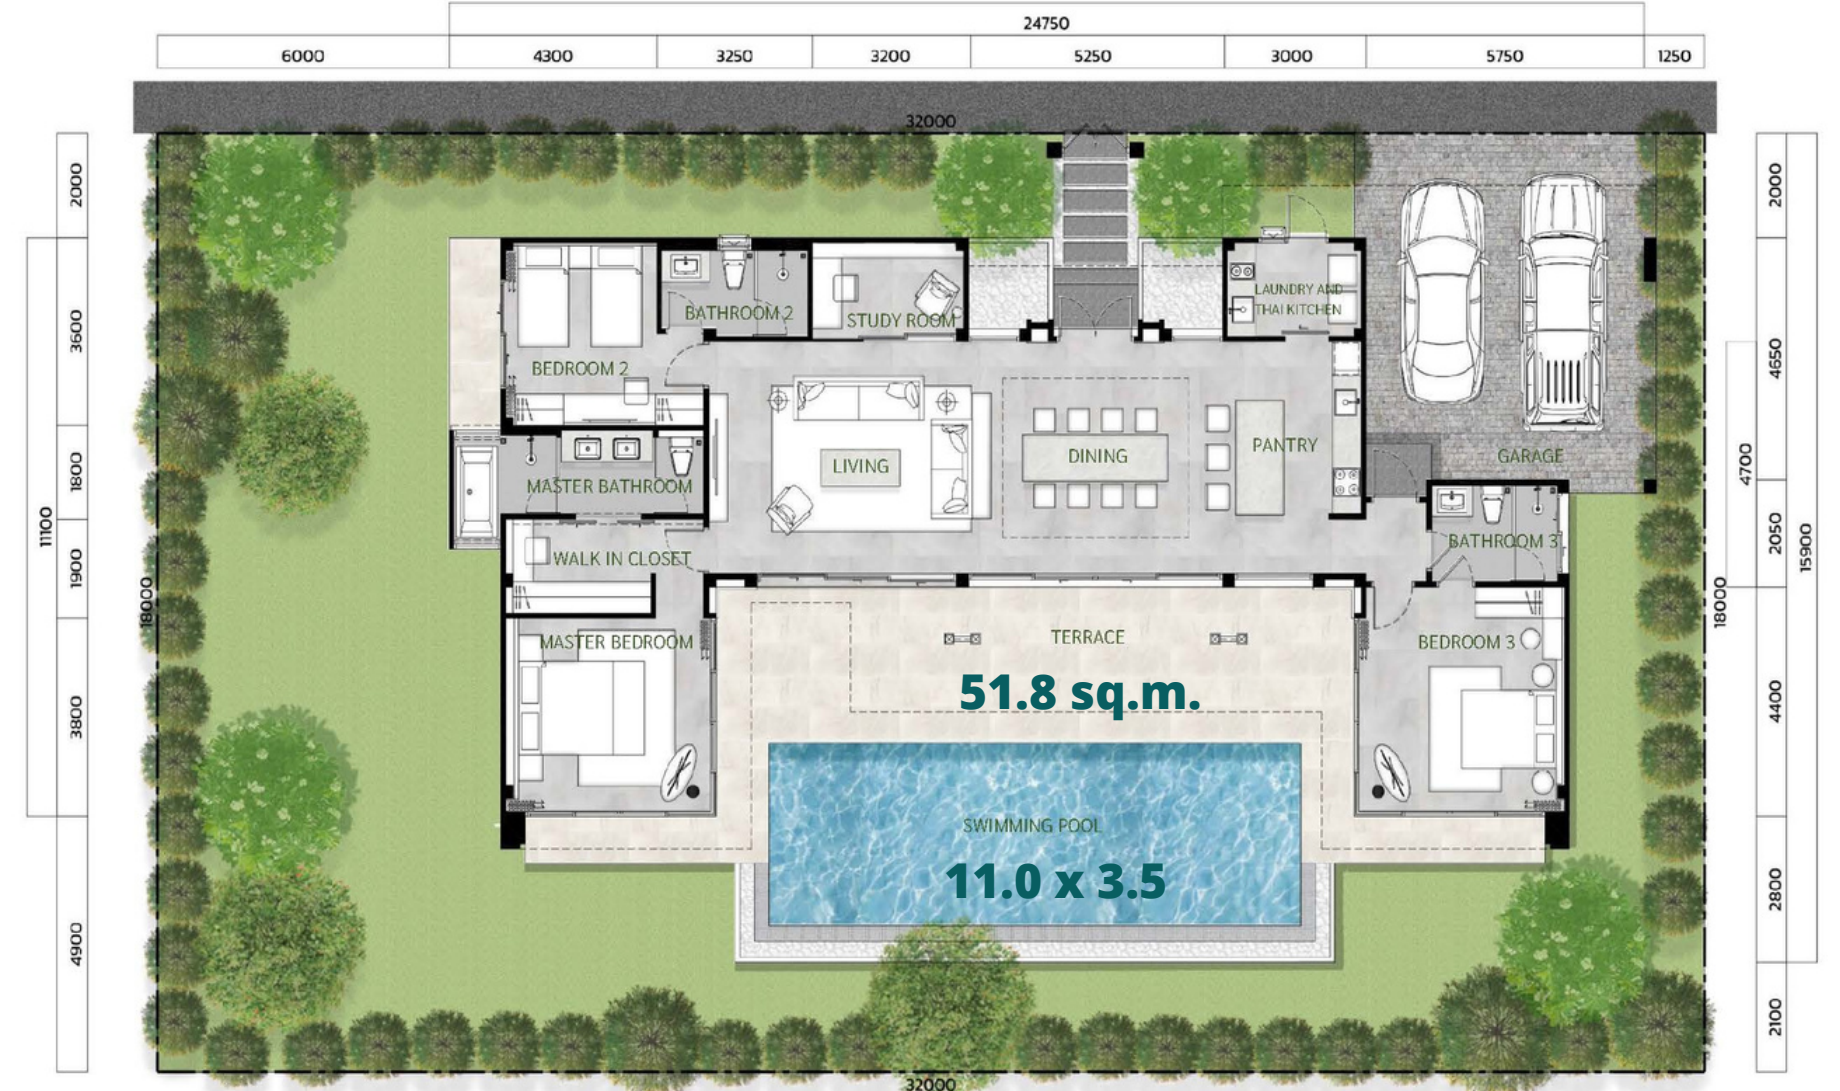

Master Plan

Spread over an incredible 21 Rai or 33,600 sq.m. of prime land
Consist of 36 ultimate exclusive pool villas.

THE OZONE
CAMPUS VILLA

Master Plan

FLOOR PLAN PLOT A1

FLOOR PLAN PLOT A2

Floor Plan Type A

FLOOR PLAN PLOT A3

FLOOR PLAN PLOT A66

Floor Plan Type A

FLOOR PLAN PLOT A5 – A6 , A8 – A10 , A88, A99, A15

FLOOR PLAN PLOT A7 , A11 – A12 , A16 – A21

Floor Plan Type A

Gigantic Lush Greenery

Spacious Pool

Outdoor Leisure Area

Night Stars Ceiling Panel

Wonder Of Night Sky

Multiple Living Area

Asthetic Dining Area

Master Bedroom

Master Second Bedroom

Modern Amenities

Floor Plan Type B

Enveloped By Natural

Proper Natural Light

Unique SALA : Outdoor Pavilion

Transquil Retreat & Recharge

Generous Living Space

Functionality Pantry & Island Bar

Relax & Unwind Space