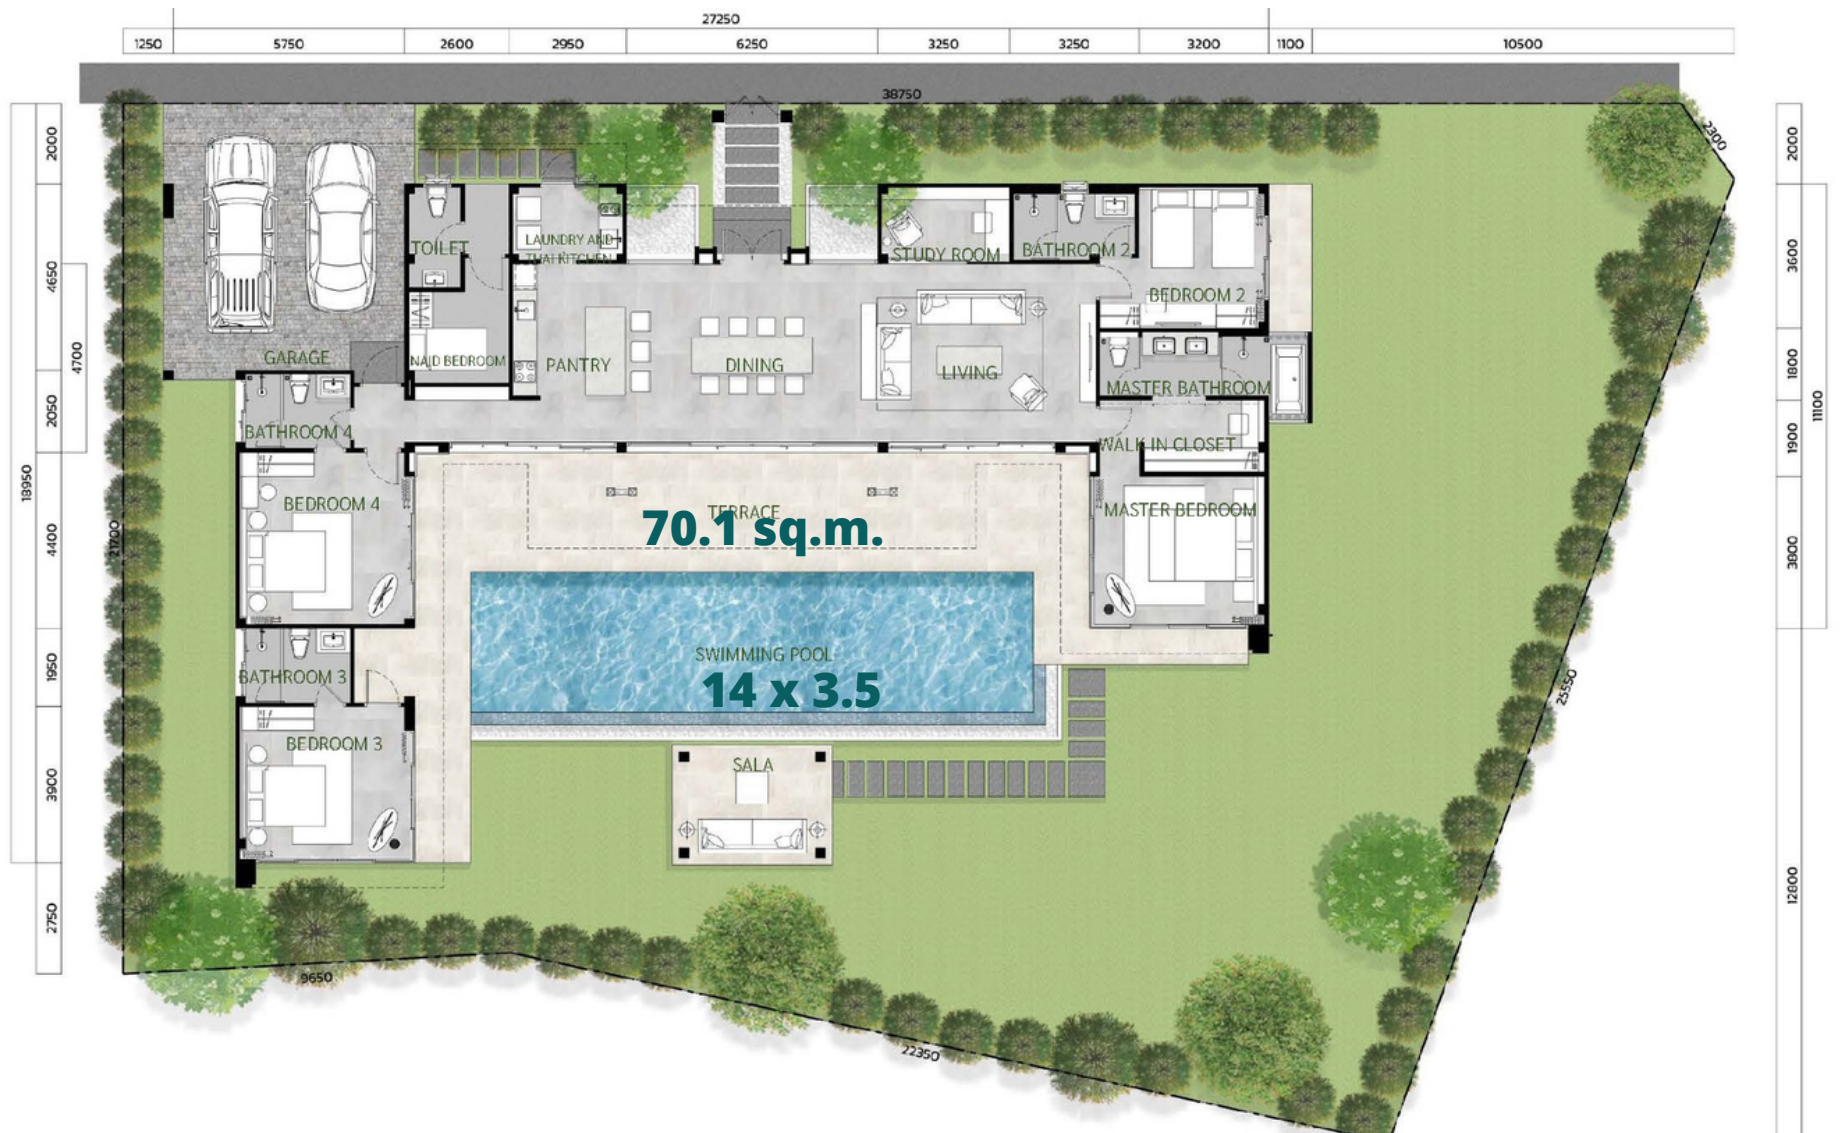

Master Plan

Spread over an incredible 21 Rai or 33,600 sq.m. of prime land
Consist of 36 ultimate exclusive pool villas.

THE OZONE
CAMPUS VILLA

Master Plan

FLOOR PLAN PLOT A1

FLOOR PLAN PLOT A2

Floor Plan Type A

FLOOR PLAN PLOT B1 - B3, B66, B5, B11 - B12, B88, B99, B15

FLOOR PLAN PLOT B6

Floor Plan Type B

FLOOR PLAN PLOT B7

FLOOR PLAN PLOT B8

Floor Plan Type B

FLOOR PLAN PLOT B9

FLOOR PLAN PLOT B10

Floor Plan Type B

Enveloped By Natural

Proper Natural Light

Unique SALA : Outdoor Pavilion

Transquil Retreat & Recharge

Generous Living Space

Functionality Pantry & Island Bar

Relax & Unwind Space