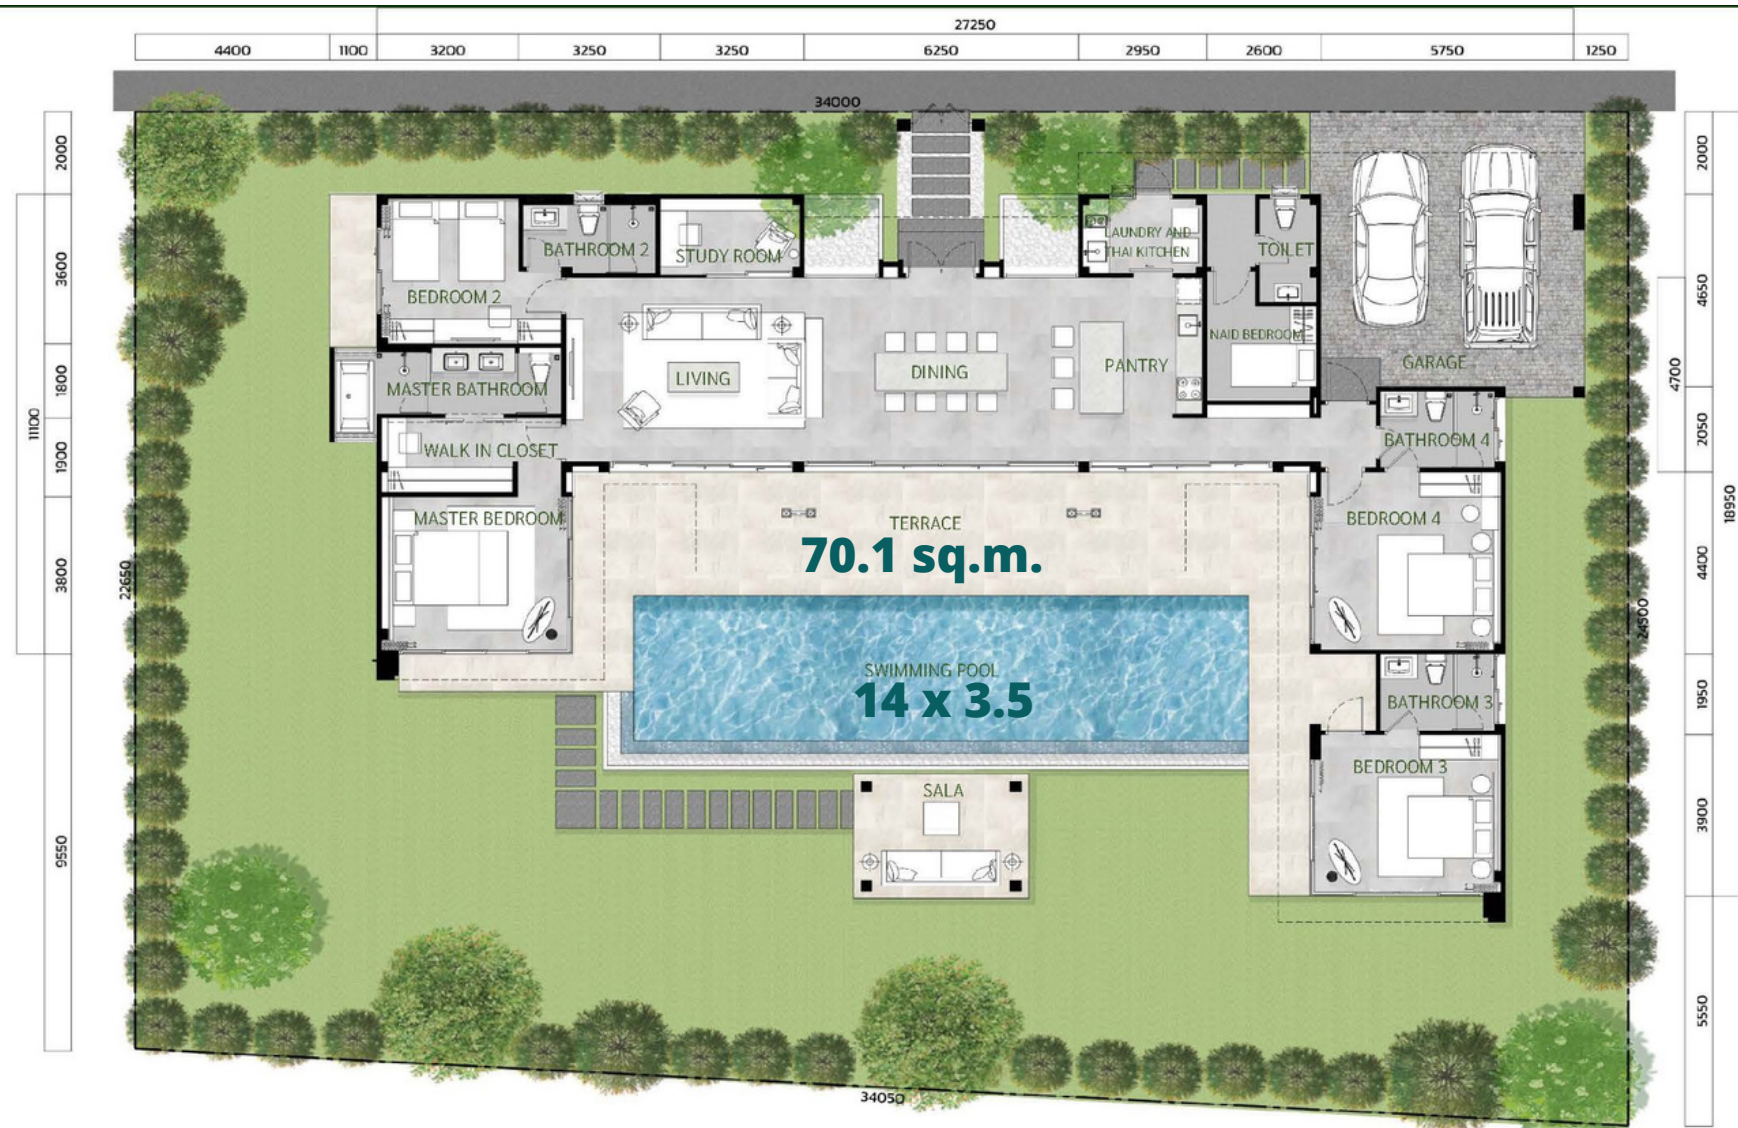

Master Plan

Spread over an incredible 21 Rai or 33,600 sq.m. of prime land
Consist of 36 ultimate exclusive pool villas.

THE OZONE
CAMPUS VILLA

Master Plan

FLOOR PLAN PLOT A1

FLOOR PLAN PLOT A2

Floor Plan Type A

Outdoor Leisure Area

Night Stars Ceiling Panel

Wonder Of Night Sky

Multiple Living Area

Asthetic Dining Area

Master Bedroom

Master Second Bedroom

Modern Amenities

FLOOR PLAN PLOT B1 - B3, B66, B5, B11 - B12, B88, B99, B15

FLOOR PLAN PLOT B6

Floor Plan Type B

FLOOR PLAN PLOT B7

FLOOR PLAN PLOT B8

Floor Plan Type B

FLOOR PLAN PLOT B9

FLOOR PLAN PLOT B10

Floor Plan Type B

Enveloped By Natural

Proper Natural Light

Unique SALA : Outdoor Pavilion

Transquil Retreat & Recharge

Generous Living Space

Functionality Pantry & Island Bar

Relax & Unwind Space