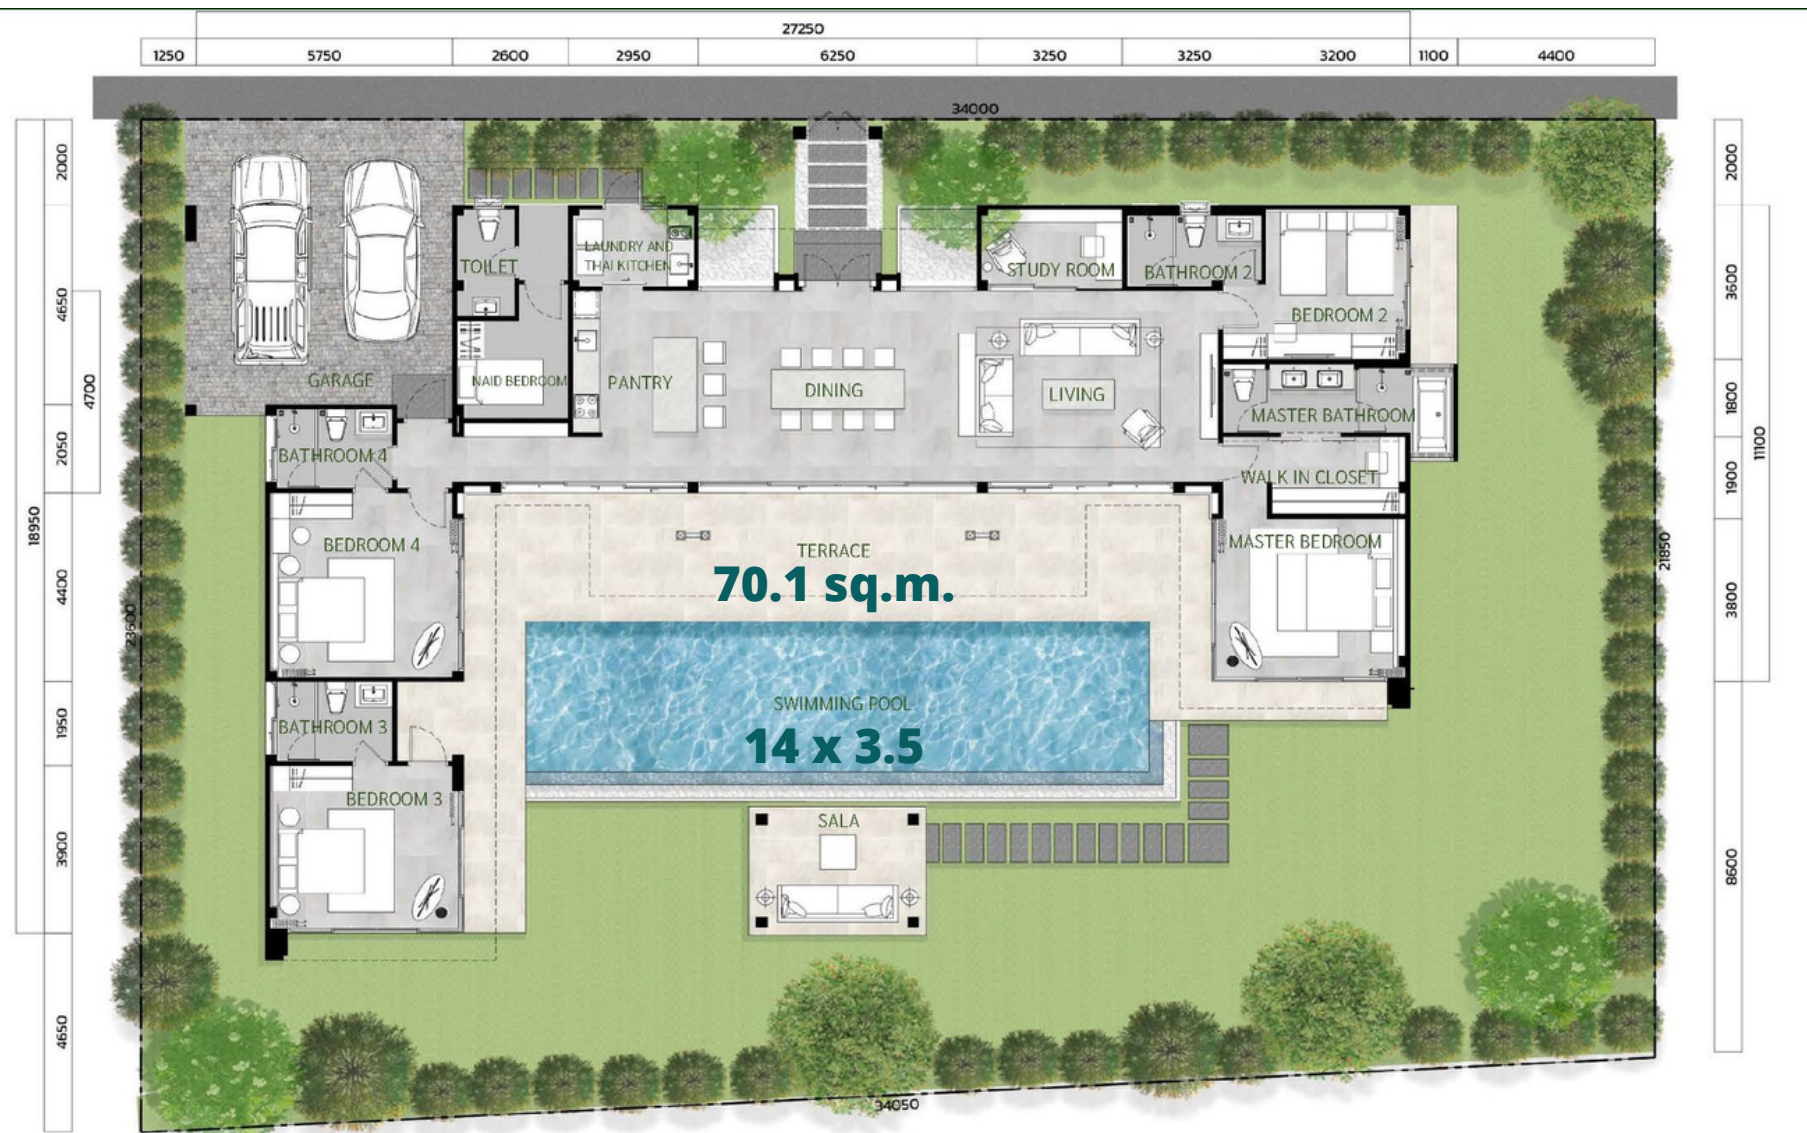

Master Plan

Spread over an incredible 21 Rai or 33,600 sq.m. of prime land
Consist of 36 ultimate exclusive pool villas.

THE OZONE
CAMPUS VILLA

Master Plan

FLOOR PLAN PLOT A1

FLOOR PLAN PLOT A2

Floor Plan Type A

FLOOR PLAN PLOT B1 - B3, B66, B5, B11 - B12, B88, B99, B15

FLOOR PLAN PLOT B6

Floor Plan Type B

FLOOR PLAN PLOT B7

FLOOR PLAN PLOT B8

Floor Plan Type B

FLOOR PLAN PLOT B9

FLOOR PLAN PLOT B10

Floor Plan Type B

Enveloped By Natural

Proper Natural Light

Unique SALA : Outdoor Pavilion

Transquil Retreat & Recharge

Generous Living Space

Functionality Pantry & Island Bar

Relax & Unwind Space